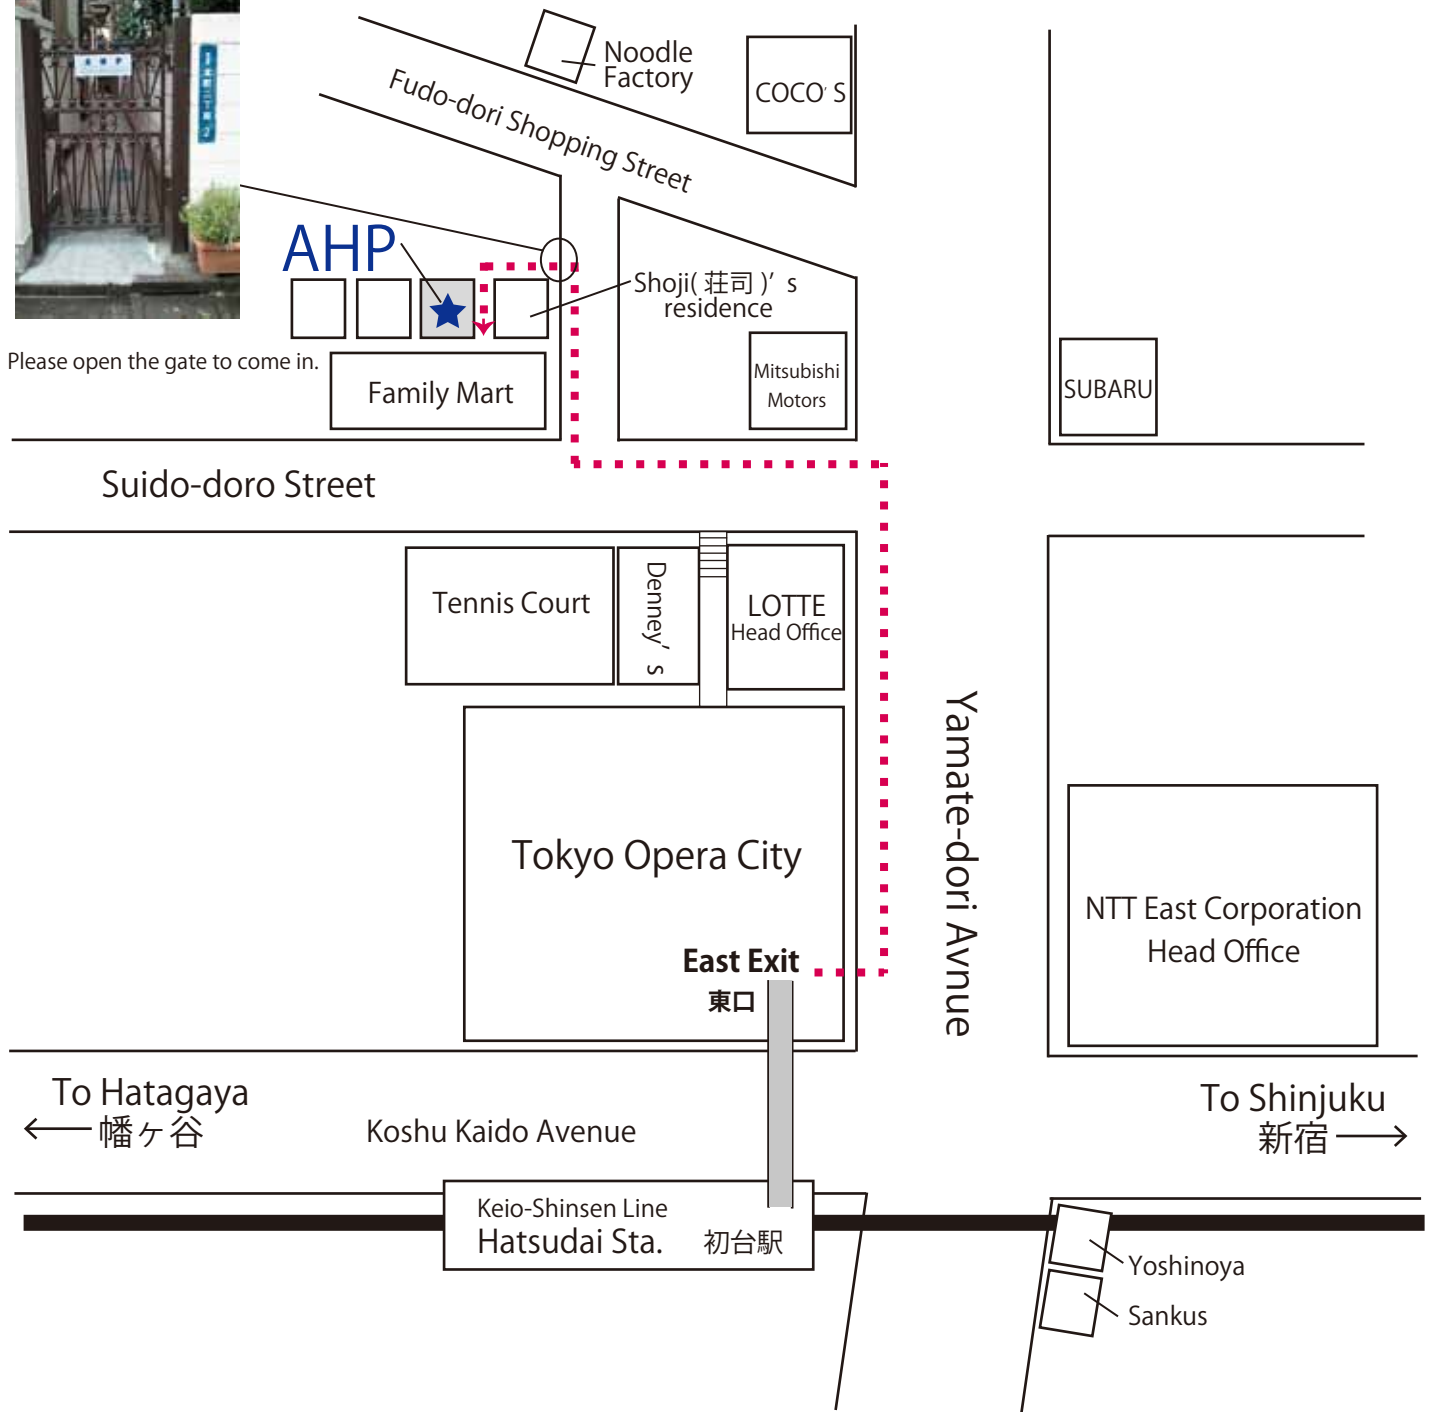

Access Map

Aquarian House Projects. Inc. (AHP)

2-2-14, Honcho Shibuya-ku, Tokyo 151-0071

TEL 03-5354-7443 (Travel)

03-5354-7442 (Workshop)

FAX 03-5354-7433

080-3407-4474 (Inagaki's cell phone)

Please open the gate to come in.

■ Access to AHP ■

**7-min. walk from Hatsudai Sta. East Exit of the Keio-Shinsen Line.
Hatsudai Station East Exit directly connects to the Tokyo Opera City Building.**